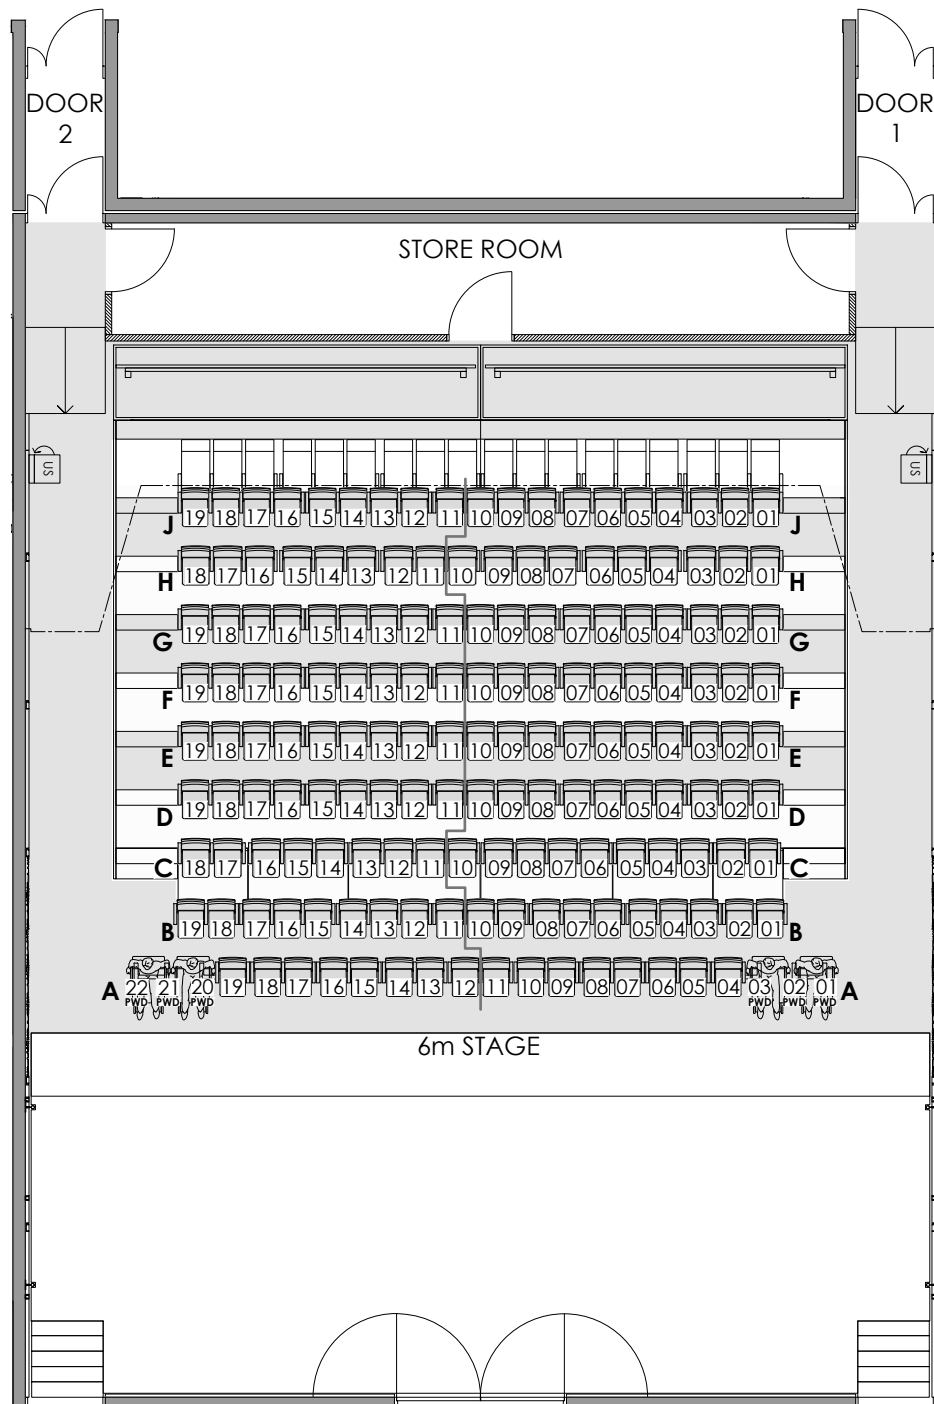

**CREMORNE THEATRE
MODE 2
SEATING CAPACITIES**

PWD SPACES NOT OCCUPIED:

- STALLS = 172
- BALCONY REAR = 78
- RIGHT SIDE BALCONY = 3
- LEFT SIDE BALCONY = 3
- TOTAL = 256**

PWD SPACES OCCUPIED:

- STALLS = 170
- BALCONY REAR = 78
- RIGHT SIDE BALCONY = 3
- LEFT SIDE BALCONY = 3
- TOTAL = 254**

CREMORNE THEATRE BALCONY

CREMORNE THEATRE STALLS - MODE 2 (6m STAGE)