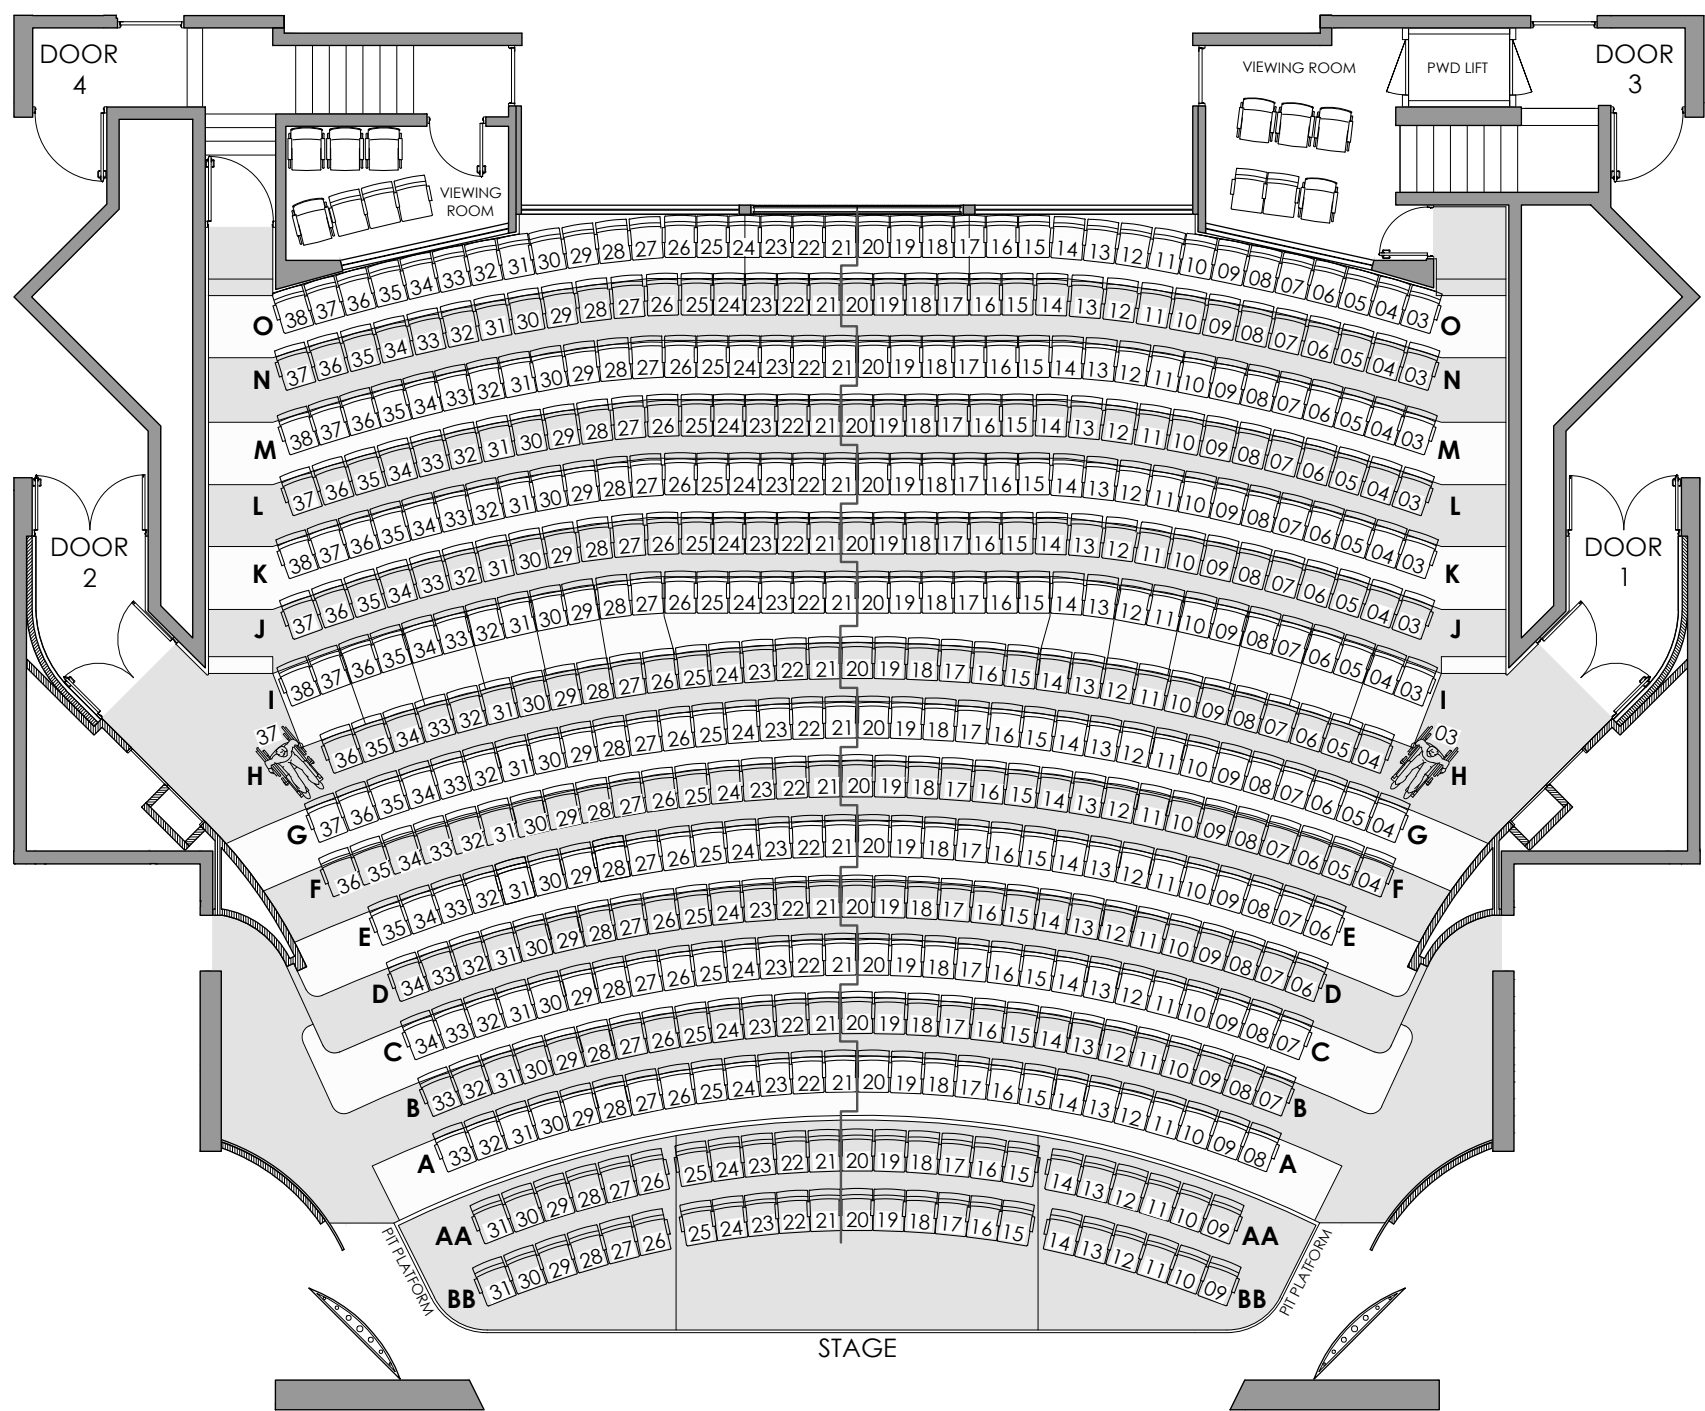

STALLS SEATING CAPACITIES

PWD SPACES NOT OCCUPIED:

- STALLS **With** pit = 535
(Rows BB to AA).
- STALLS **Less** pit = 489
(Rows BB to AA).

PWD SPACES:

- STALLS = 2
(Seat Numbers H03 & H37)

PLAYHOUSE THEATRE SEATING CAPACITIES

PWD SPACES NOT OCCUPIED:

- STALLS = 489
- PIT PLATFORM (Rows BB to AA) = 46
- BALCONY REAR = 306
- BALCONY - Left & Right = 8
- TOTAL = 849

PWD SPACES OCCUPIED:

- STALLS = 491
- PIT PLATFORM (Rows BB to AA) = 46
- BALCONY REAR = 306
- BALCONY - Left & Right = 6
- TOTAL = 849

PLAYHOUSE THEATRE STALLS