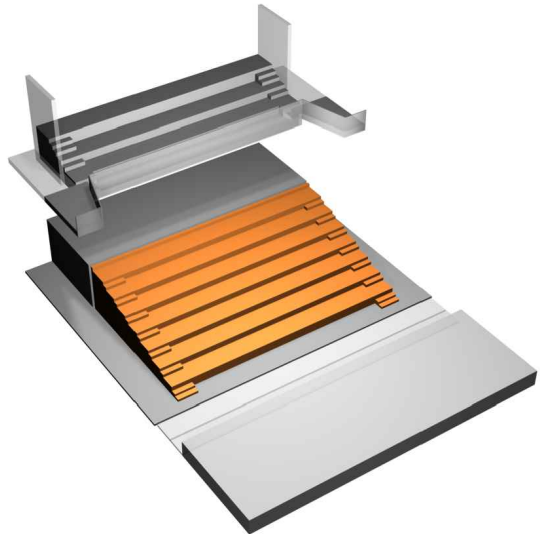

CREMORNE THEATRE STALLS - MODE 1 (5m STAGE)