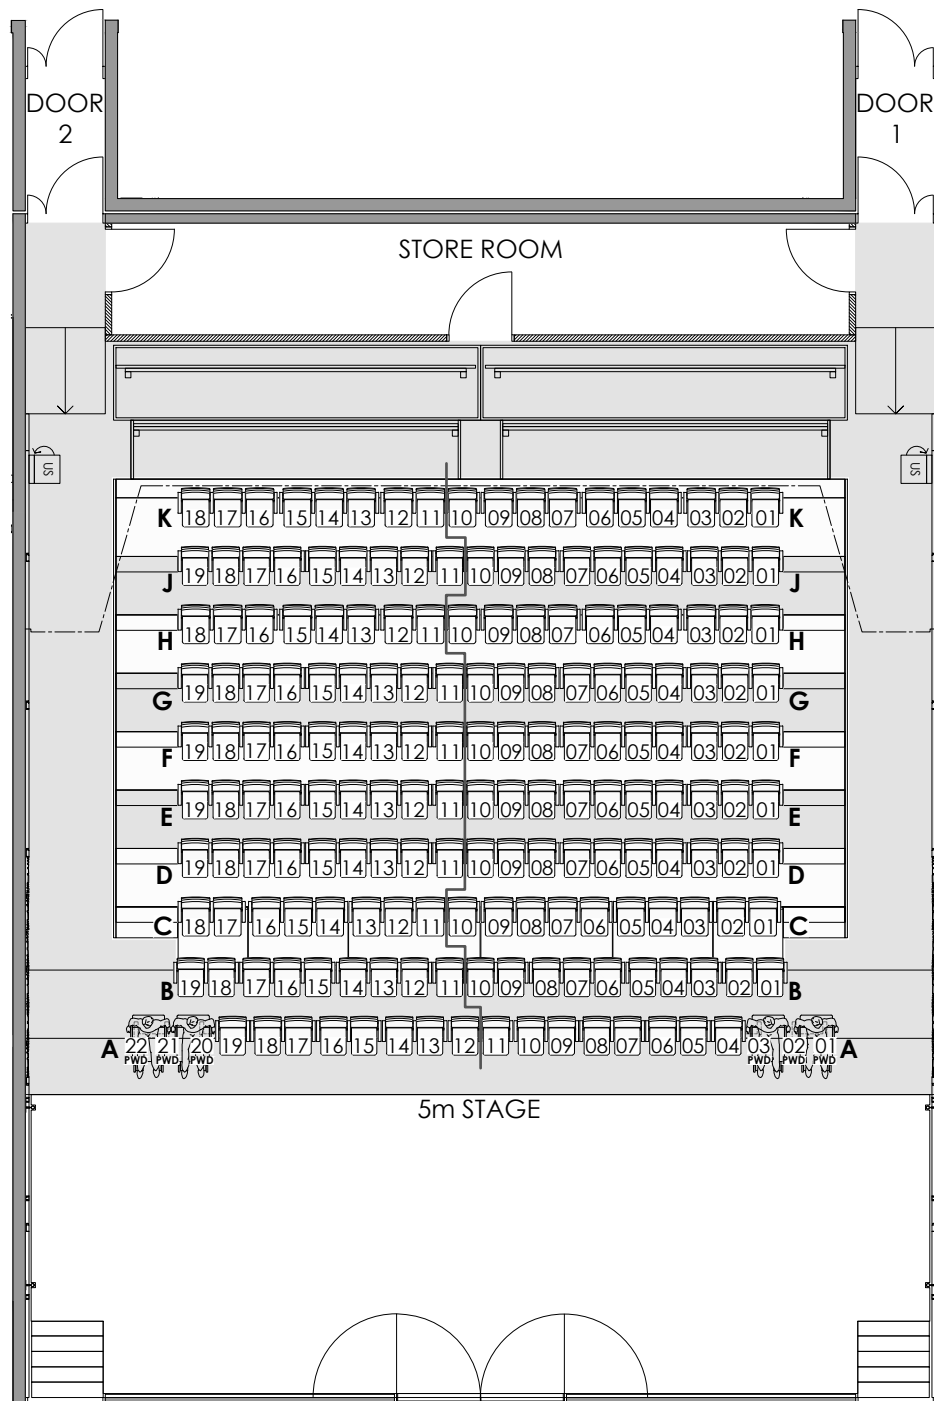

CREMORNE THEATRE STALLS - MODE 1 (5m STAGE)