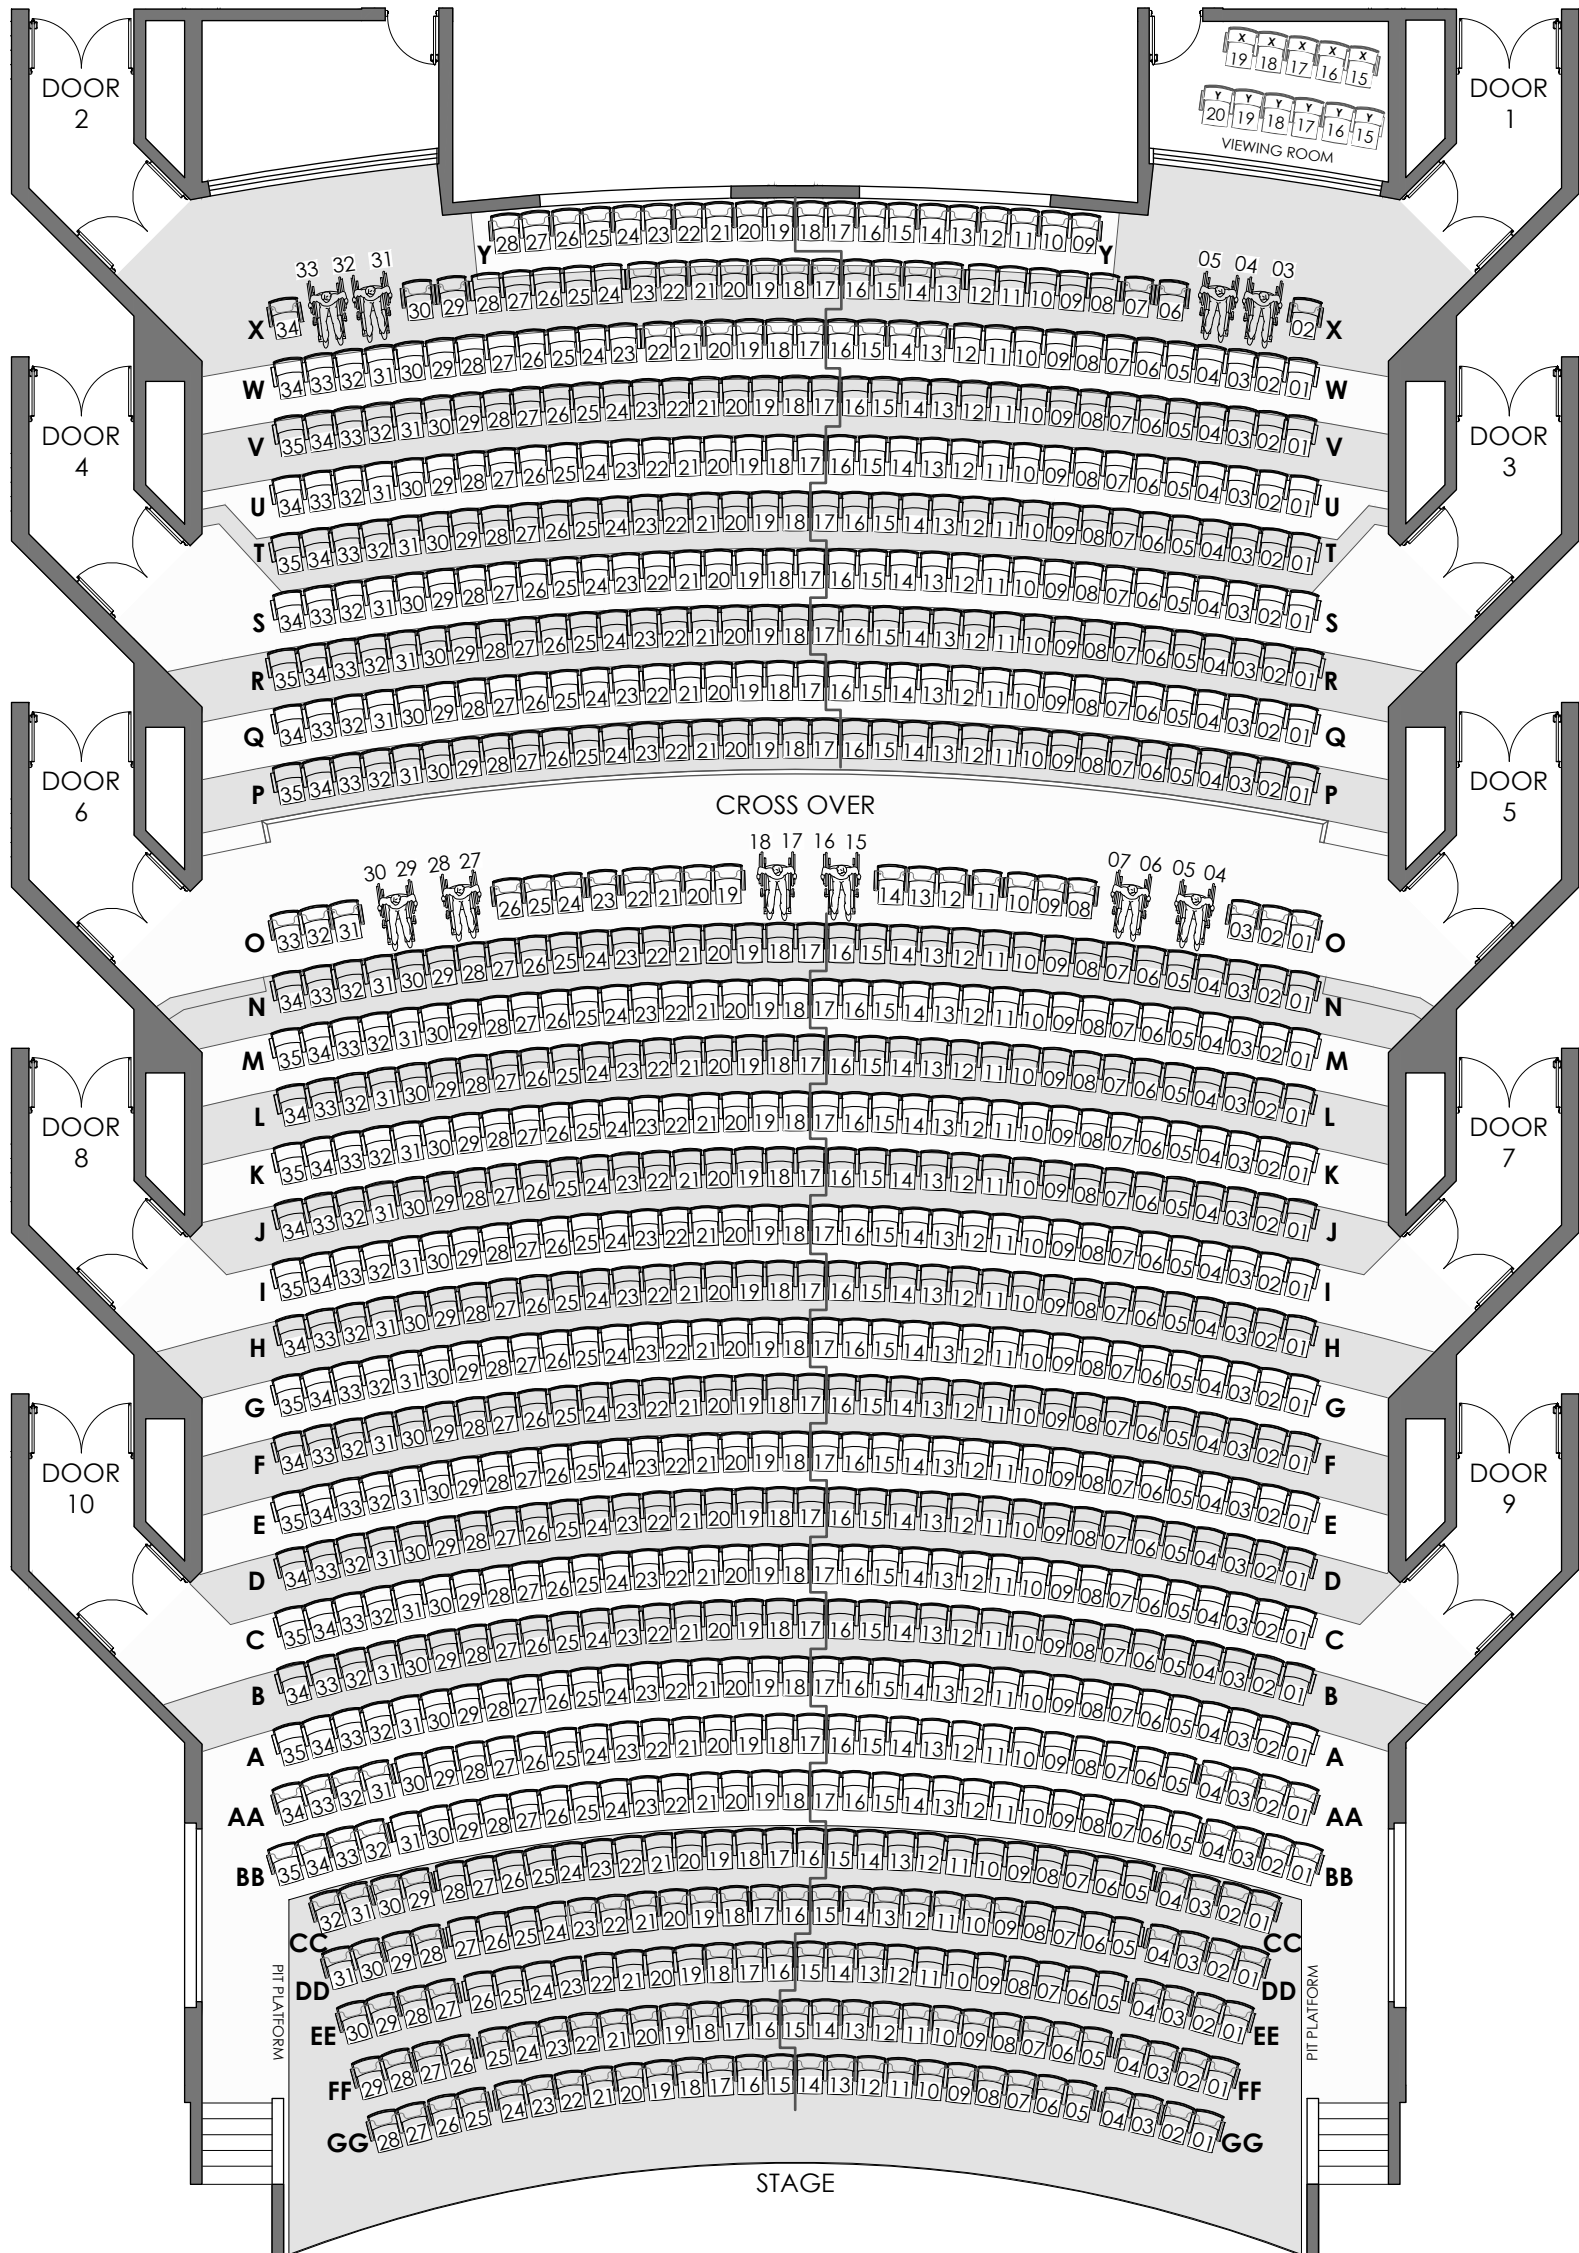

PWD SPACES OCCUPIED:

- STALLS: **Less** Pit Rows(GG to CC) = 906
- BALCONY REAR = 315
- BALCONY BOXES = 184
- CHOIR BALCONY-Left,Right,Rear = 208
- CHOIR RETRACTABLE = 182
- TOTAL = 1795